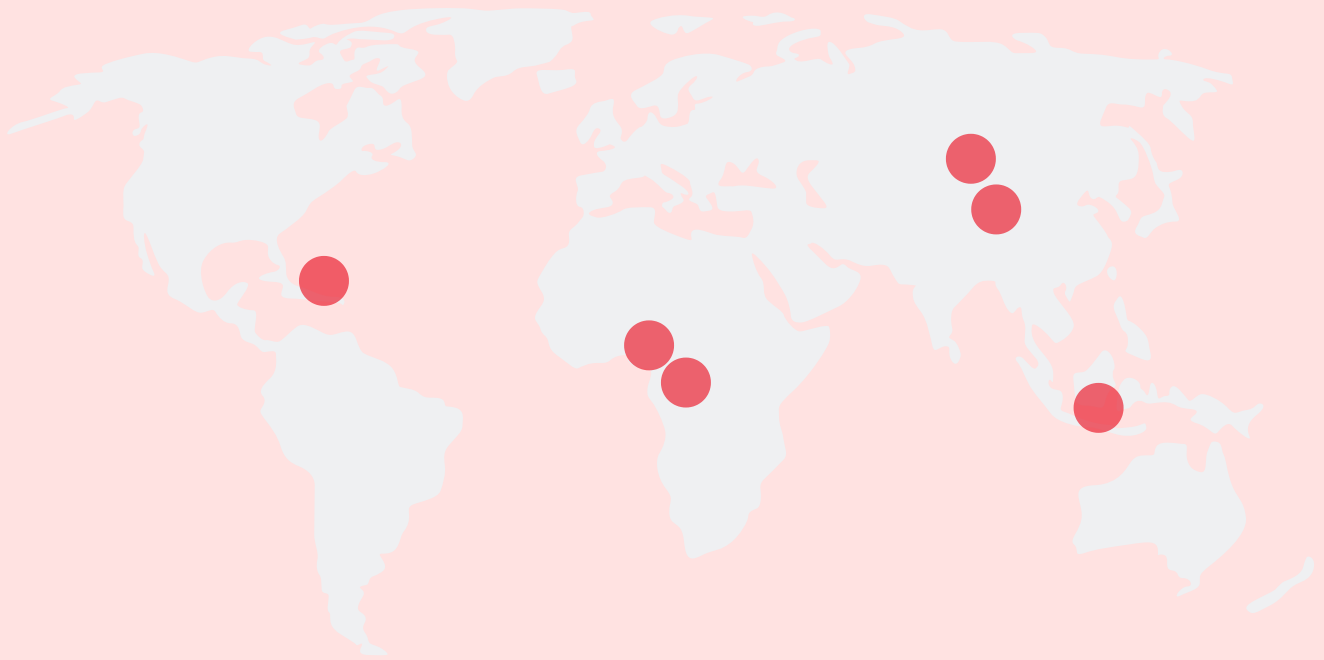

Saint Louis University

# Support to Students from Low or Lower-Middle Income countries

**1 NO POVERTY**

A white icon of a family consisting of two adults and two children, standing on a red background.

# SLU CICM Scholars AY 2021-2022

As an Educational Institution founded by the Congregation of the Immaculate Heart of Mary (CICM), Saint Louis University shares with the CICM mission of education by giving scholarships to deserving students identified by CICM Missionaries around the world.

**1 Cameroonian**

**1 Congolese**

**1 Haitian**

**2 Mongolians**

**2 Indonesian**

**1 Chinese**

**1** NO  
POVERTY