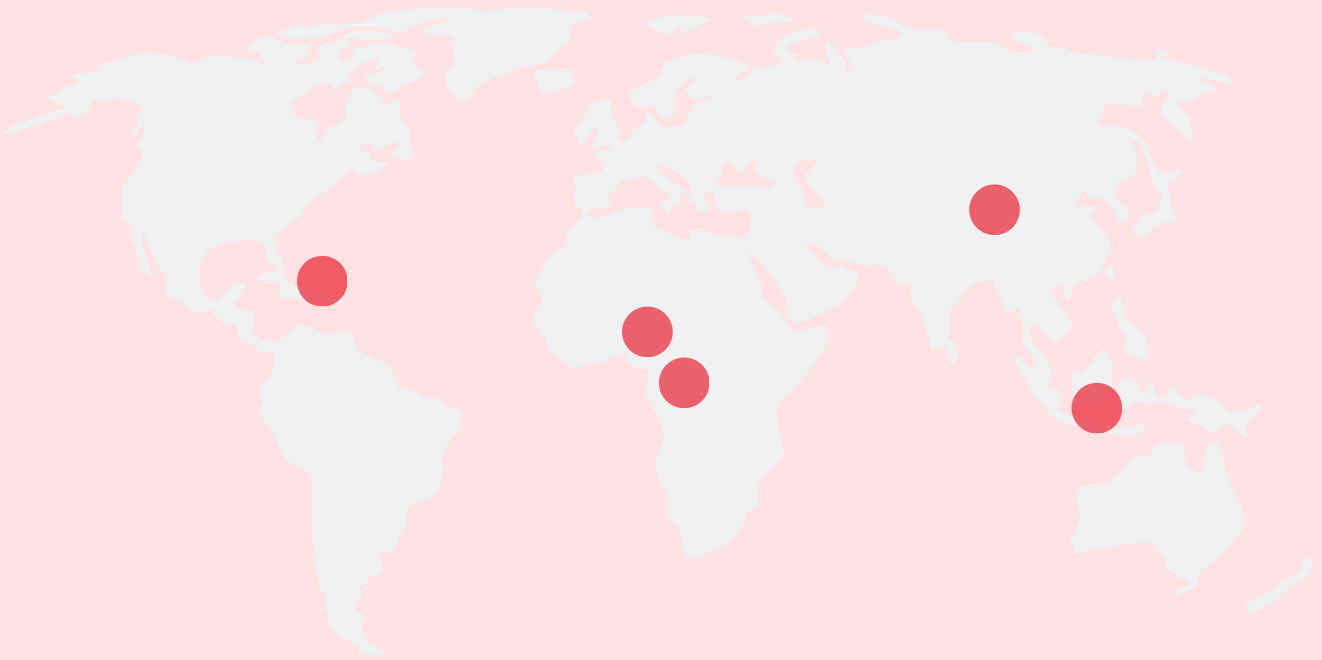

AY 2022 - 2023

Saint Louis University

Support to Students from Low or Lower-Middle Income countries

1 NO
POVERTY

SLU CICM Scholars AY 2022-2023

As an Educational Institution founded by the Congregation of the Immaculate Heart of Mary (CICM), Saint Louis University shares with the CICM mission of education by giving scholarships to deserving students identified by CICM Missionaries around the world.

1 Cameroonian

1 Congolese

1 Haitian

2 Indonesian

1 Chinese

1 NO
POVERTY